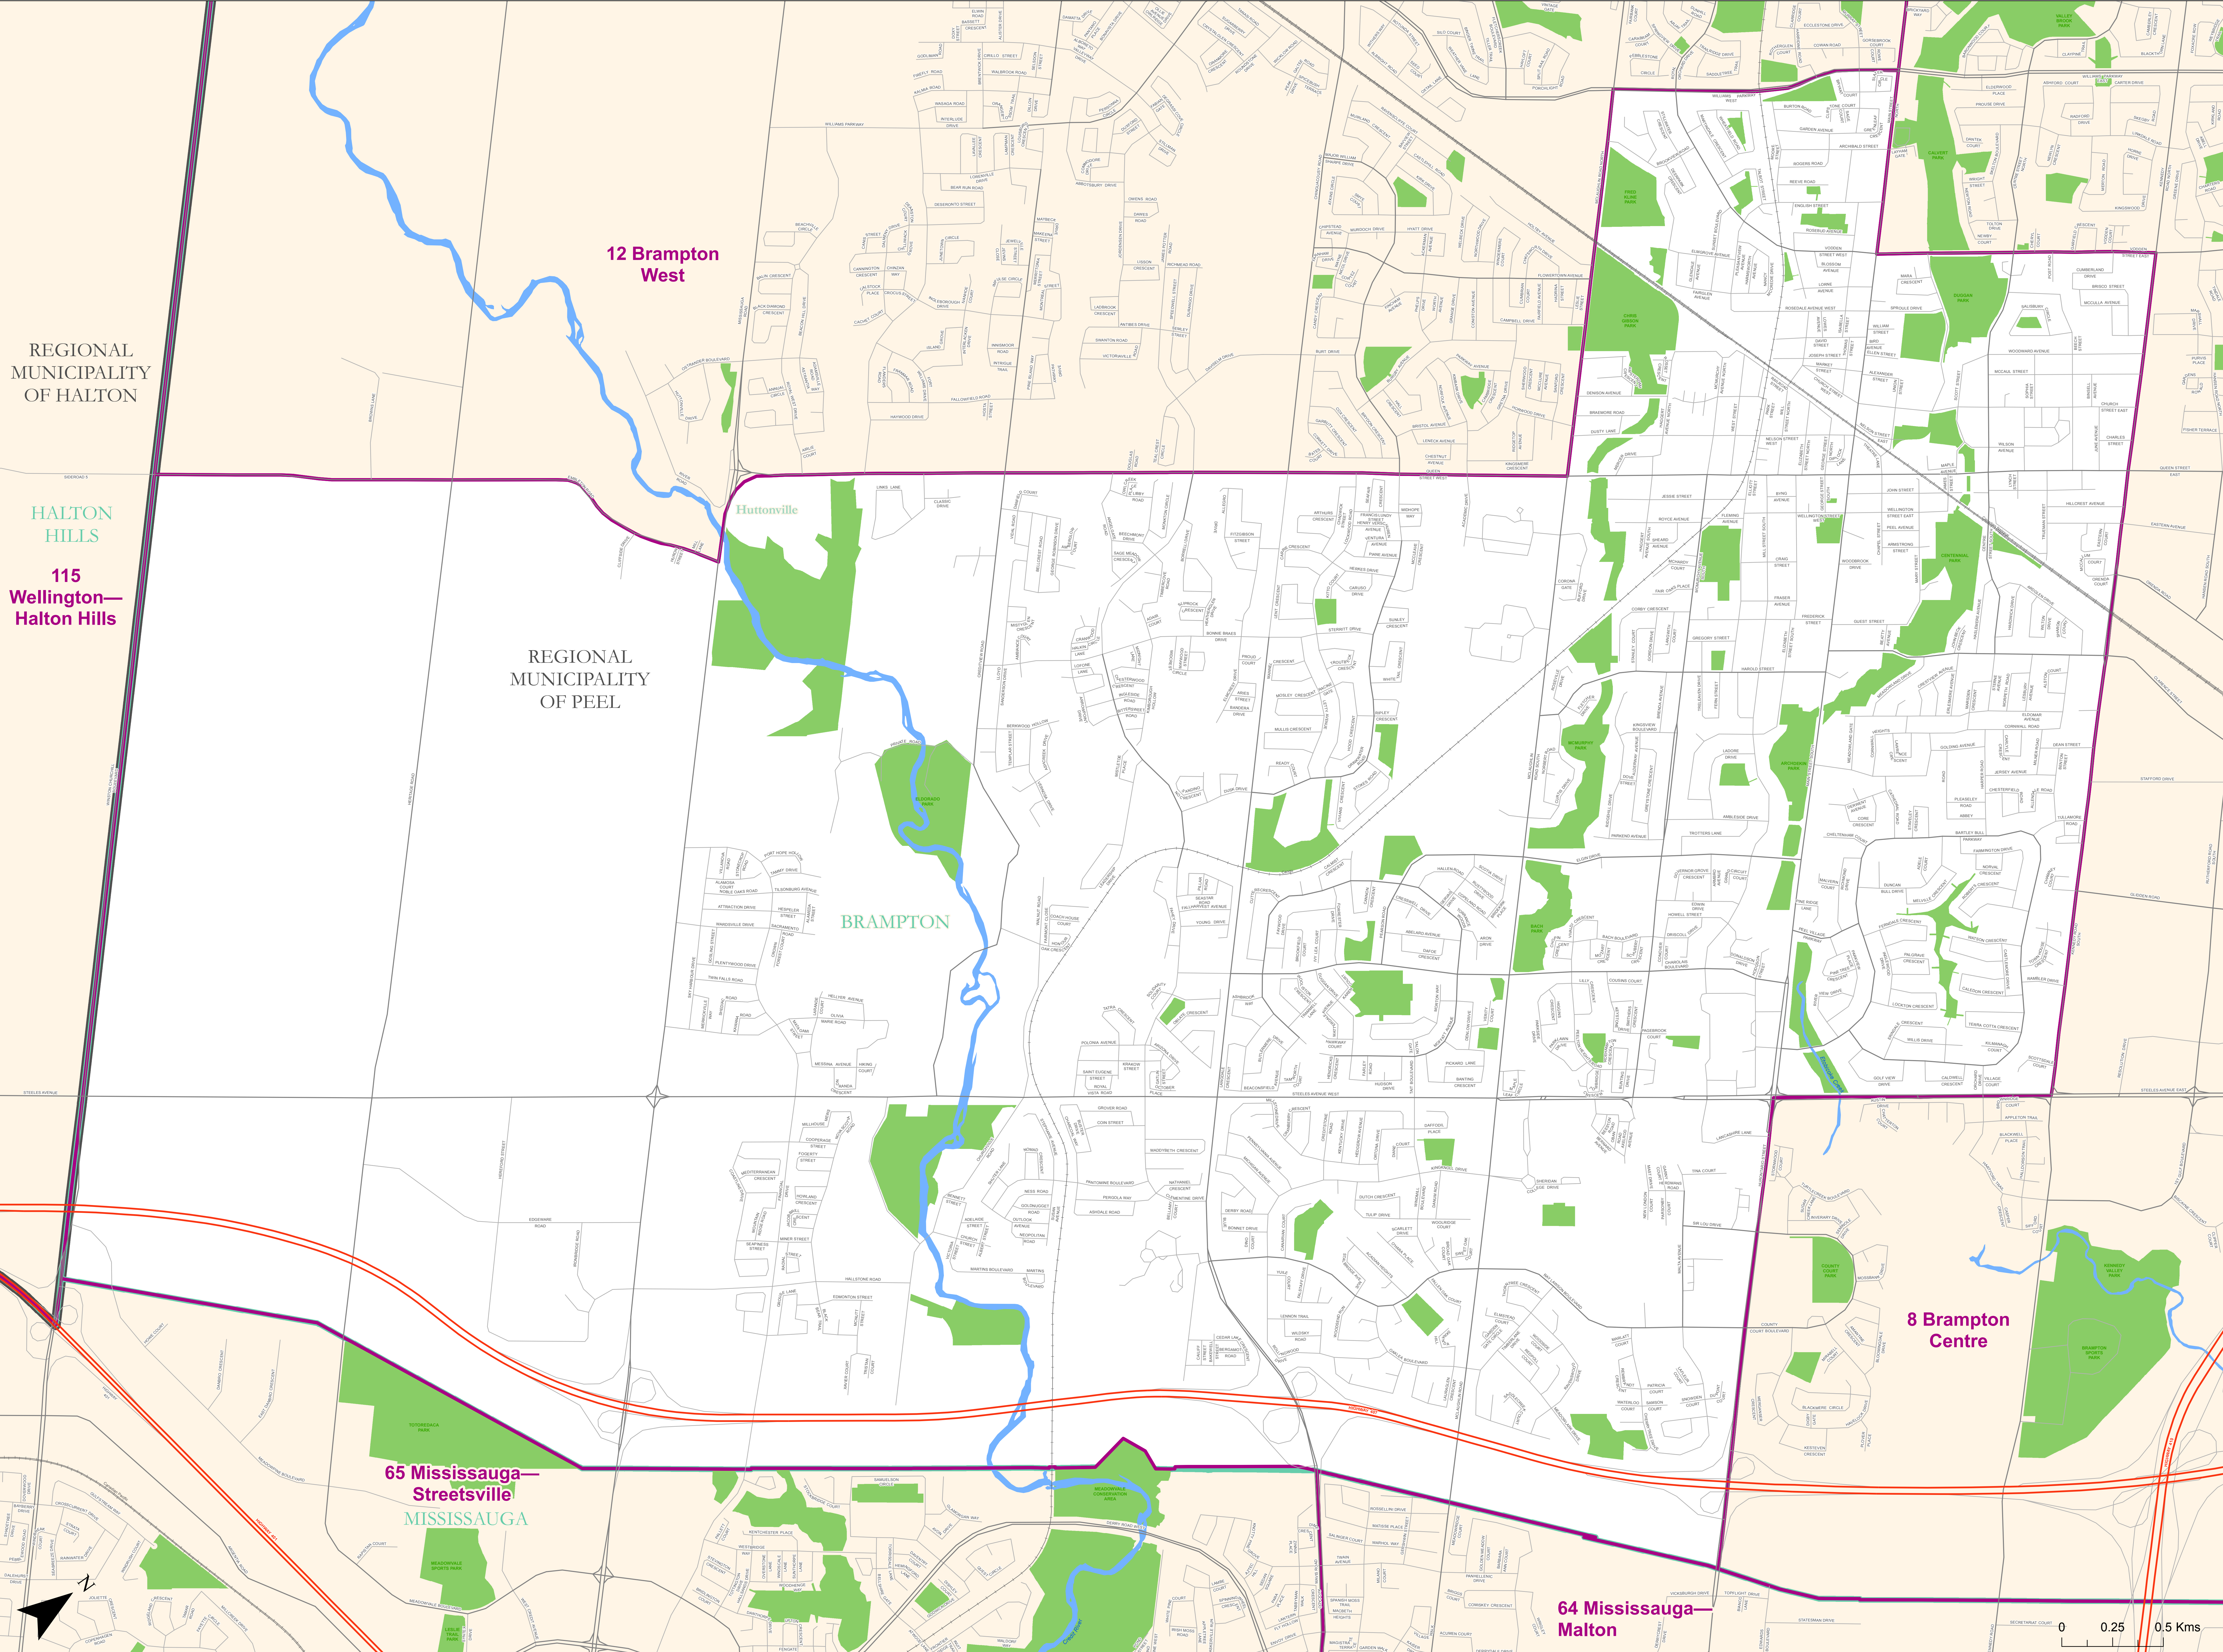

REGIONAL MUNICIPALITY OF HALTON

HALTON HILLS
115 Wellington—Halton Hills

REGIONAL MUNICIPALITY OF PEEL

Electoral District
 Railway

Divided Highway
 Provincial Highway

Major Road
 Local Road

Lower Tier**
 Upper Tier*

First Nations Community
 Park/Conservation Area

Provincial Park
 Lakes & Rivers

011 - Brampton South

0 0.25 0.5 Kms

* Includes Regions, Counties and Districts ** Includes Cities, Towns, Townships and Villages