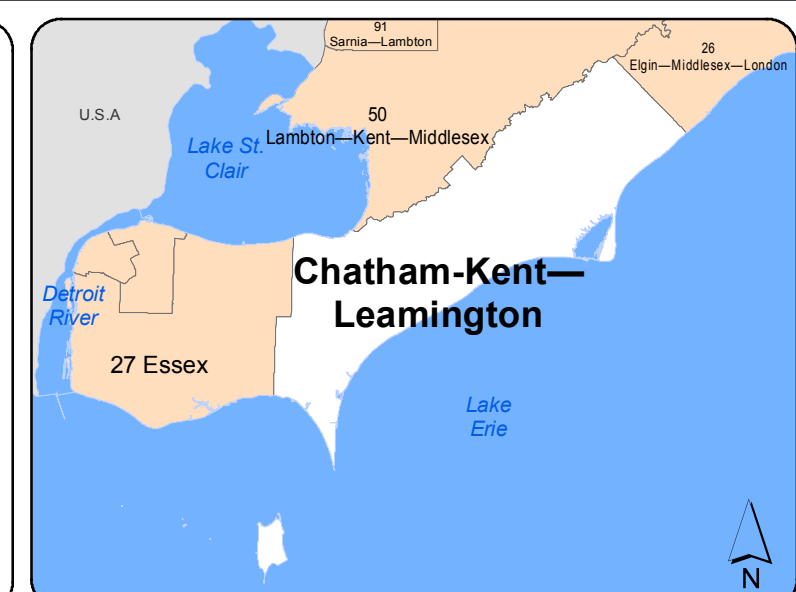

018 - Chatham-Kent—Leamington

- Electoral District
- Divided Highway
- Major Road
- Lower Tier**
- First Nations Community
- Provincial Park
- Railway
- Provincial Highway
- Local Road
- Upper Tier*
- Park/Conservation Area
- Lakes & Rivers